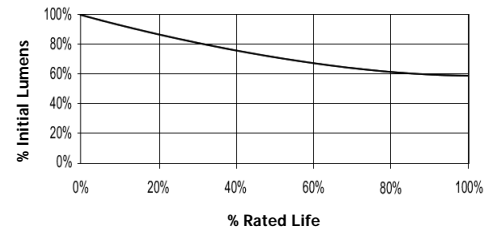

Physical Data / Requirements

Base Designation	E27
Bulb Designation	EX54
Bulb Diameter (mm)	54
Max. Overall Length (mm)	141
Light Centre Length (mm)	89
Effective Arc Length (mm)	N/A
Max. Base Temperature (°C)	210
Max. Bulb Temperature (°C)	400
Luminaire Type	Open/Enclosed
Socket Pulse Rating (KV)	4.5
Mercury Content (mg)	11.4

Lumen Maintenance