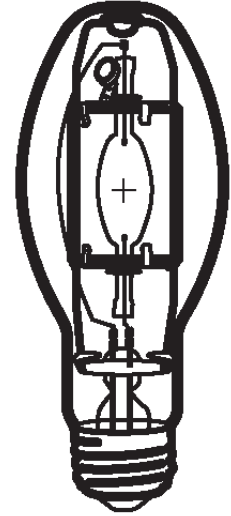

**HIPE 150W/C/U/LU/UVS/732**
**Product Number: 22833**
**Lamp Type:** White-Lux Plus

### Physical Data / Requirements

Base Designation	E27
Bulb Designation	EX54
Bulb Diameter (mm)	54
Max. Overall Length (mm)	141
Light Centre Length (mm)	89
Effective Arc Length (mm)	N/A
Max. Base Temperature (°C)	210
Max. Bulb Temperature (°C)	400
Luminaire Type	Open/Enclosed
Socket Pulse Rating (KV)	4.5
Mercury Content (mg)	11.4