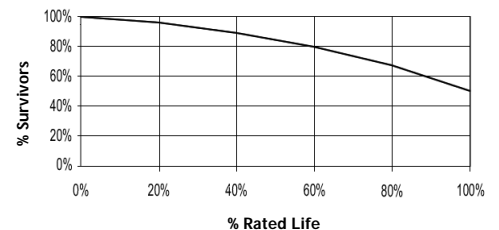

Lamp Mortality