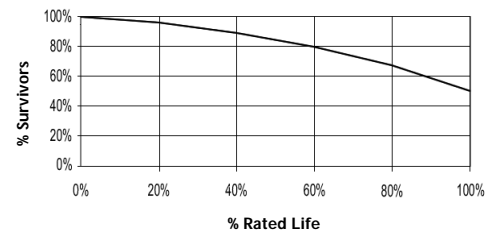

Lamp Mortality