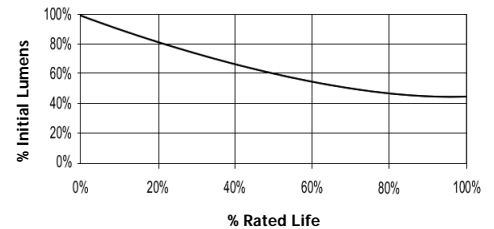

Physical Data / Requirements

Base Designation	E27
Bulb Designation	EX54
Bulb Diameter (mm)	54
Max. Overall Length (mm)	141
Light Centre Length (mm)	89
Effective Arc Length (mm)	N/A
Max. Base Temperature (°C)	210
Max. Bulb Temperature (°C)	400
Luminaire Type	Open/Enclosed
Socket Pulse Rating (KV)	4.5
Mercury Content (mg)	8.4

Lumen Maintenance