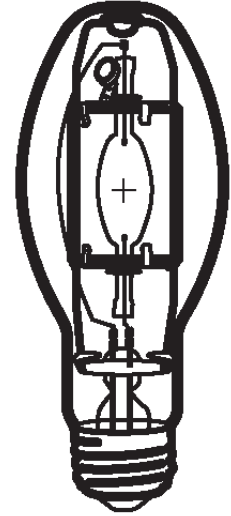

**HIPE 70W/C/U/LU/UVS/732**
**Product Number: 52910**
**Lamp Type:** White-Lux Plus

### Physical Data / Requirements

Base Designation	E27
Bulb Designation	EX54
Bulb Diameter (mm)	54
Max. Overall Length (mm)	141
Light Centre Length (mm)	89
Effective Arc Length (mm)	N/A
Max. Base Temperature (°C)	210
Max. Bulb Temperature (°C)	400
Luminaire Type	Open/Enclosed
Socket Pulse Rating (KV)	4.5
Mercury Content (mg)	8.4